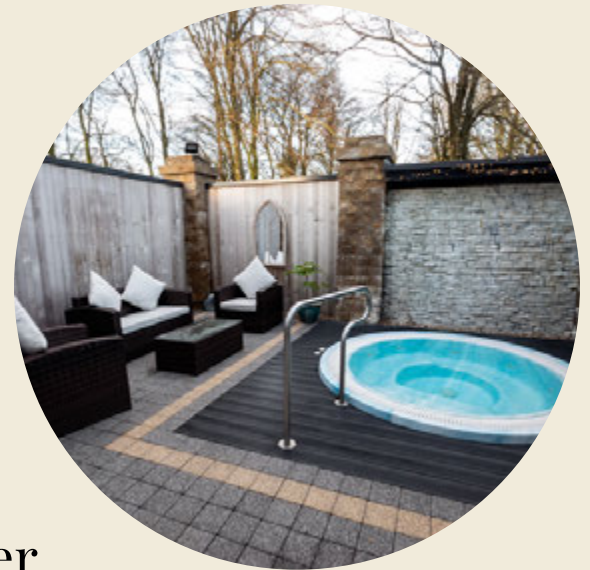

Spring Haven

GRAB YOUR PAL, CLINK GLASSES AND ENJOY
YOUR SECLUDED HOT TUB POST
TREATMENT

AVAILABLE APRIL/MAY/JUNE

- 30 Minute De-stress Back & Shoulder Massage or 30 Minute Epionce Express Cleansing Facial
- 30 Minute Serenity Suite (private out door hot tub)
- Prosecco & Orange Juice Mimosa Served in your Private Hot Tub
- 60 Minute Thermal Suite Access
- Complimentary Herbal Teas
- £70pp Monday - Friday Min 2 guests

- 60 minute thermal suite access
- 60 minute serenity suite (private outdoor hot tub)
- £10pp lunch voucher for Blackwater Bar & Grill
- 10% Off Epionce skin care range and Aromatherapy Associates body range
- £45pp Min 2 guests Monday – Thursday

Contact The Spa on 02885548216 [Extension 2]
or email: spa@corickcountryhouse.com

Relax and Refresh

IF YOU ARE LOOKING 'THE ULTIMATE ME TIME'

AVAILABLE APRIL/MAY/JUNE

- 60 minute thermal suite access
- 60 minute treatment - Epionce pore purifying facial treatment - the perfect facial to help balance, calm and refresh dull, tired and textured skin.
- Finished with a hot oil lower leg and foot massage
- Herbal Teas in our relaxation suite post treatment
- £75pp Monday - Sunday