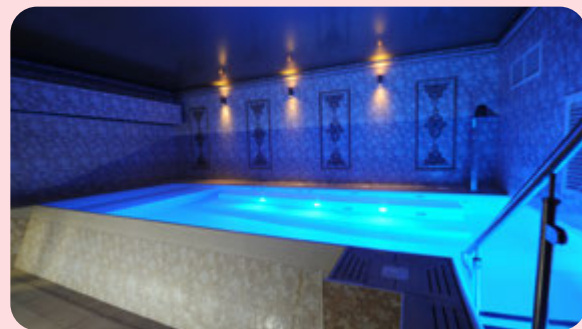

Spring Haven

GRAB YOUR PAL, CLINK GLASSES AND ENJOY
YOUR SECLUDED HOT TUB POST
TREATMENT

AVAILABLE APRIL/MAY/JUNE

- 30 Minute De-stress Back & Shoulder Massage or 30 Minute Epionce Express Cleansing Facial
- 30 Minute Serenity Suite (private out door hot tub)
- Prosecco & Orange Juice Mimosa Served in your Private Hot Tub
- 60 Minute Thermal Suite Access
- Complimentary Herbal Teas
- £70pp Monday - Friday Min 2 guests

- 60 minute thermal suite access
- 60 minute serenity suite (private outdoor hot tub)
- £10pp lunch voucher for Blackwater Bar & Grill
- 10% Off Epionce skin care range and Aromatherapy Associates body range
- £45pp Min 2 guests Monday – Thursday

Contact The Spa on 02885548216 [Extension 2]
or email: spa@corickcountryhouse.com

Relax and Refresh

IF YOU ARE LOOKING 'THE ULTIMATE ME TIME'

AVAILABLE APRIL/MAY/JUNE

- 60 minute thermal suite access
- 60 minute treatment - Epionce pore purifying facial treatment - the perfect facial to help balance, calm and refresh dull, tired and textured skin.
- Finished with a hot oil lower leg and foot massage
- Herbal Teas in our relaxation suite post treatment
- £75pp Monday - Sunday