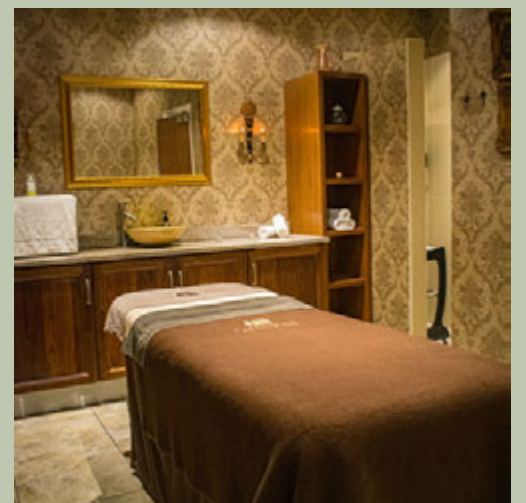

Spring Haven

GRAB YOUR PAL, CLINK GLASSES AND ENJOY
YOUR SECLUDED HOT TUB POST
TREATMENT

AVAILABLE APRIL/MAY/JUNE

- 30 Minute De-stress Back & Shoulder Massage or 30 Minute Epionce Express Cleansing Facial
- 30 Minute Serenity Suite (private out door hot tub)
- Prosecco & Orange Juice Mimosa Served in your Private Hot Tub
- 60 Minute Thermal Suite Access
- Complimentary Herbal Teas
- £70pp Monday - Friday Min 2 guests

- 60 minute thermal suite access
- 60 minute serenity suite (private outdoor hot tub)
- £10pp lunch voucher for Blackwater Bar & Grill
- 10% Off Epionce skin care range and Aromatherapy Associates body range
- £45pp Min 2 guests Monday – Thursday

Contact The Spa on 02885548216 [Extension 2]
or email: spa@corickcountryhouse.com

Relax and Refresh

IF YOU ARE LOOKING 'THE ULTIMATE ME TIME'

AVAILABLE APRIL/MAY/JUNE

- 60 minute thermal suite access
- 60 minute treatment - Epionce pore purifying facial treatment - the perfect facial to help balance, calm and refresh dull, tired and textured skin.
- Finished with a hot oil lower leg and foot massage
- Herbal Teas in our relaxation suite post treatment
- £75pp Monday - Sunday